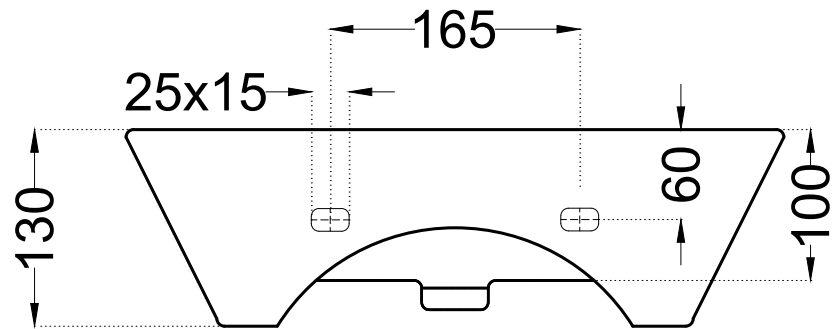

TOP VIEW

BACK VIEW

	<b>Jaquar Group</b> Global Headquarters Plot No. 3, Sector- M-11, IMT Manesar Gurgaon, NCR - 122050, India E-mail : Sales: <a href="mailto:support@jaquar.com">support@jaquar.com</a> Customer Service : <a href="mailto:service@jaquar.com">service@jaquar.com</a>		ITEM CODE ECS-WHT-933
			ITEM TYPE TABLE TOP BASIN
			ITEM SIZE 430x375x130 mm
	ALL DIMENSIONS ARE IN MM. (TOLERANCE ± 5 MM)		