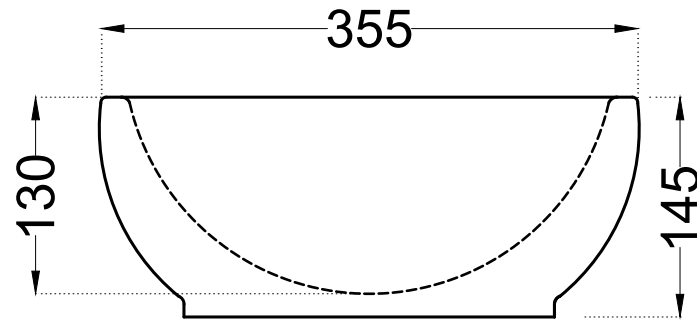

TOP VIEW

FRONT VIEW

	Jaquar Group Global Headquarters Plot No. 3, Sector- M-11, IMT Manesar Gurgaon, NCR - 122050, India E-mail : Sales: support@jaquar.com Customer Service : service@jaquar.com		ITEM CODE	ECS-WHT-901
			ITEM TYPE	TABLE TOP BASIN
			ITEM SIZE	355x350x145 mm
	ALL DIMENSIONS ARE IN MM. (TOLERANCE ± 5 MM)			