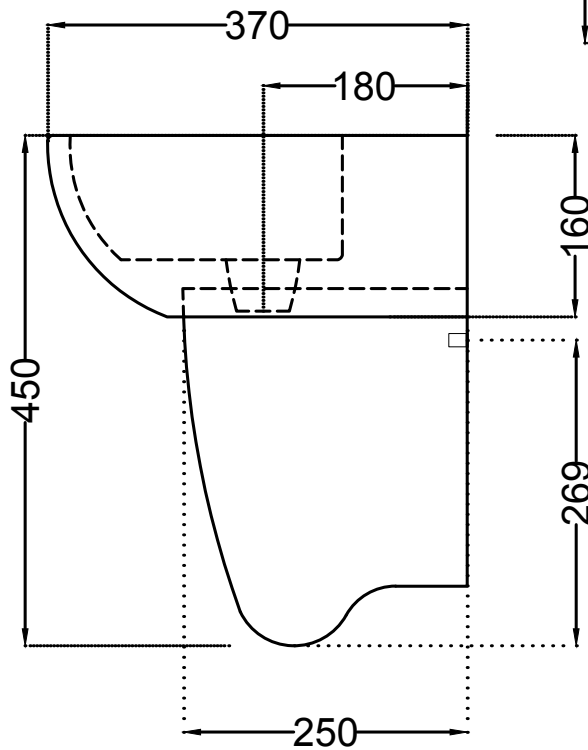

TOP VIEW

SIDE VIEW

BACK VIEW

	<b>Jaquar Group</b> Global Headquarters Plot No. 3, Sector- M-11, IMT Manesar Gurgaon, NCR - 122050, India E-mail : Sales: support@jaquar.com Customer Service : service@jaquar.com		ITEM CODE ECS-WHT-813+ECS-WHT-307
			ITEM TYPE WALL HUNG BASIN WITH HALF PEDESTAL
			ITEM SIZE 450x370x160 mm With pedestal 450 mm
	ALL DIMENSIONS ARE IN MM. (TOLERANCE ± 5 MM)		