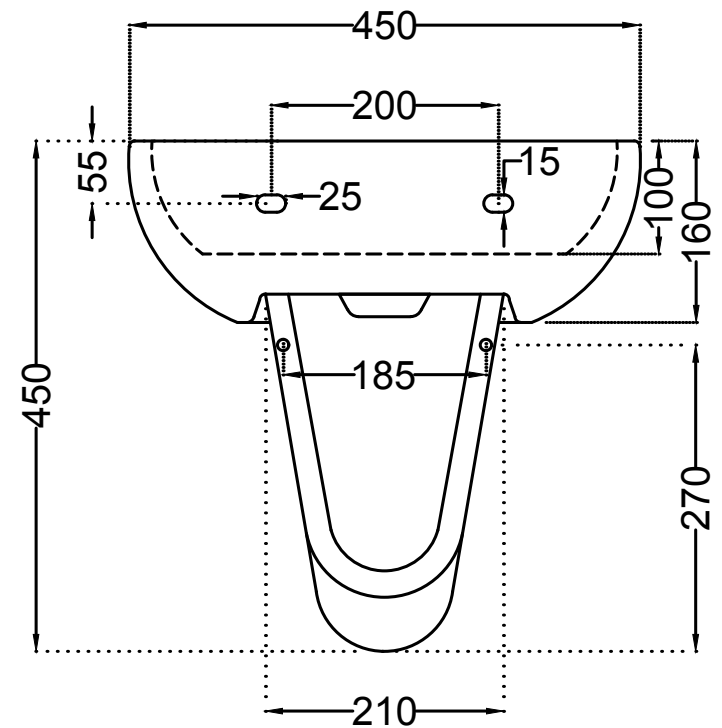

TOP VIEW

SIDE VIEW

BACK VIEW

	<b>Jaquar Group</b> Global Headquarters Plot No. 3, Sector- M-11, IMT Manesar Gurgaon, NCR - 122050, India E-mail : Sales: support@jaquar.com Customer Service : service@jaquar.com		ITEM CODE ECS-WHT-813+ECS-WHT-307
			ITEM TYPE WALL HUNG BASIN WITH HALF PEDESTAL
			ITEM SIZE 450x370x160 mm With pedestal 450 mm
	ALL DIMENSIONS ARE IN MM. (TOLERANCE ± 5 MM)		