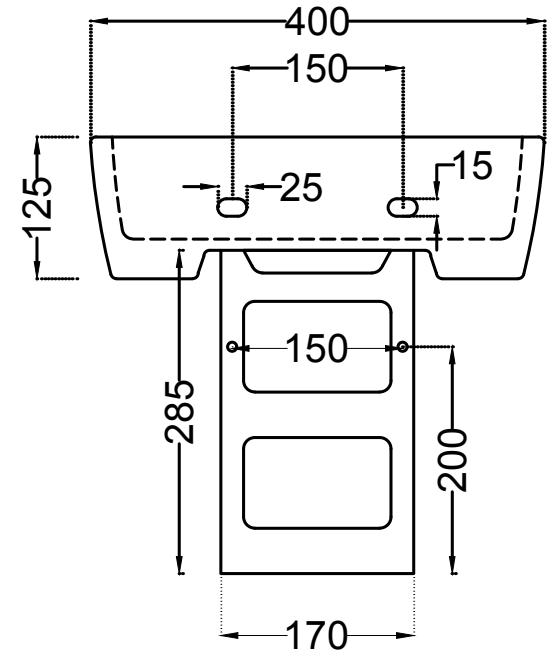

BACK VIEW

TOP VIEW

SIDE VIEW

	Jaquar Group Global Headquarters Plot No. 3, Sector- M-11, IMT Manesar Gurgaon, NCR - 122050, India E-mail : Sales: support@jaquar.com Customer Service : service@jaquar.com		ITEM CODE	ECS-WHT-811+ ECS-WHT-305
	ITEM TYPE	WALL HUNG BASIN WITH HALF PEDESTAL		
	ITEM SIZE	505x410x185 mm With pedestal 435 mm		
	ALL DIMENSIONS ARE IN MM. (TOLERANCE ± 5 MM)			