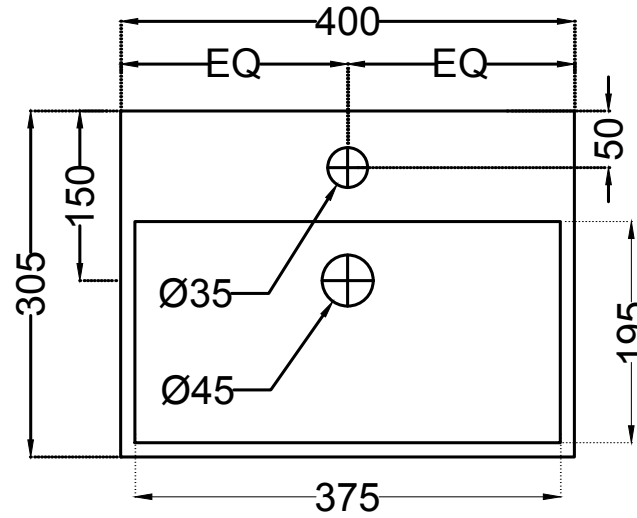

BACK VIEW

TOP VIEW

SIDE VIEW

	Jaquar Group Global Headquarters Plot No. 3, Sector- M-11, IMT Manesar Gurgaon, NCR - 122050, India E-mail : Sales: support@jaquar.com Customer Service : service@jaquar.com		ITEM CODE	ECS-WHT-811+ ECS-WHT-305
	ITEM TYPE	WALL HUNG BASIN WITH HALF PEDESTAL		
	ITEM SIZE	505x410x185 mm With pedestal 435 mm		
	ALL DIMENSIONS ARE IN MM. (TOLERANCE ± 5 MM)			