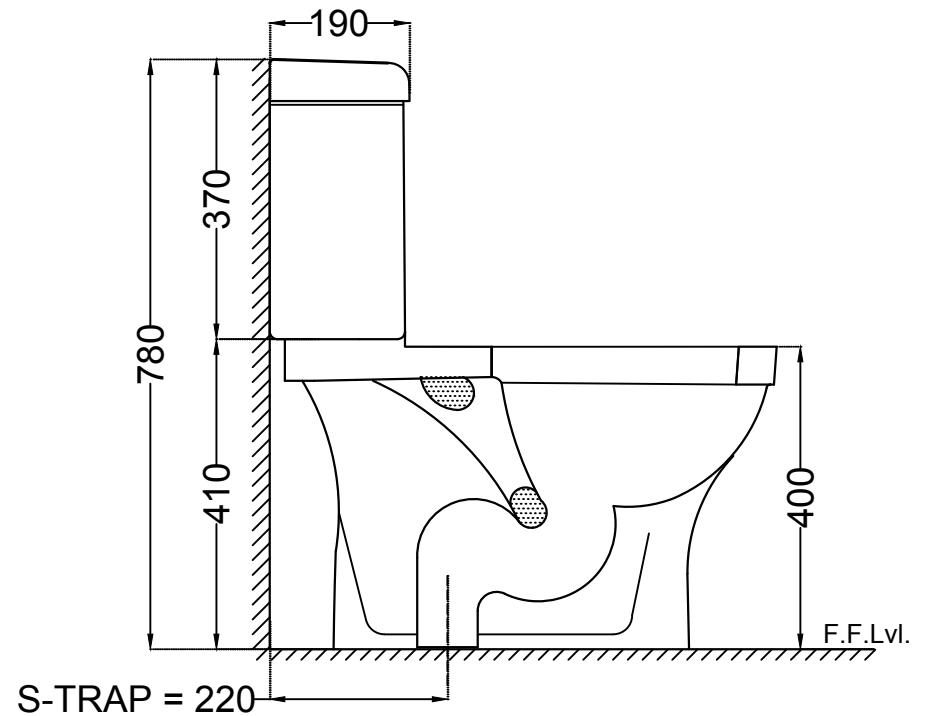

TOP VIEW

SIDE VIEW

	Jaquar Group Global Headquarters Plot No. 3, Sector- M-11, IMT Manesar Gurgaon, NCR - 122050, India E-mail : Sales: support@jaquar.com Customer Service : service@jaquar.com		ITEM CODE	ECS-WHT-751S220SPPZ
	ITEM TYPE	COUPLED WC S-TRAP 220 MM		
	ITEM SIZE	390x650x780 mm		
	ALL DIMENSIONS ARE IN MM. (TOLERANCE ± 5 MM)			