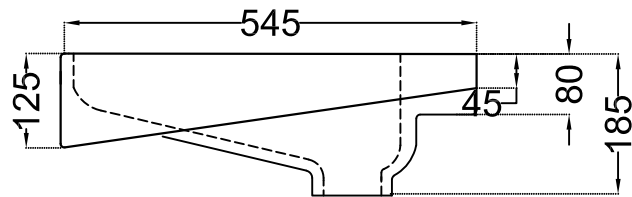

TOP VIEW

SIDE VIEW

BACK VIEW

	Jaquar Group		ITEM CODE	ECS-WHT-455
	Global Headquarters Plot No. 3, Sector- M-11, IMT Manesar Gurgaon, NCR - 122050, India E-mail : Sales: support@jaquar.com Customer Service : service@jaquar.com		ITEM TYPE	ASIAN PAN
			ITEM SIZE	450x545x185 mm
	ALL DIMENSIONS ARE IN MM. (TOLERANCE $\pm$ 5 MM)			