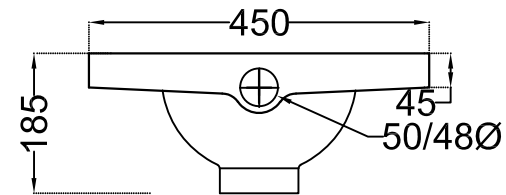

TOP VIEW

SIDE VIEW

BACK VIEW

	Jaquar Group		ITEM CODE	ECS-WHT-455
	Global Headquarters Plot No. 3, Sector- M-11, IMT Manesar Gurgaon, NCR - 122050, India E-mail : Sales: support@jaquar.com Customer Service : service@jaquar.com		ITEM TYPE	ASIAN PAN
			ITEM SIZE	450x545x185 mm
	ALL DIMENSIONS ARE IN MM. (TOLERANCE $\pm$ 5 MM)			