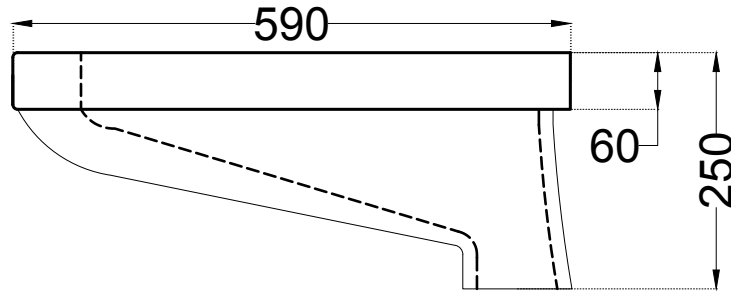

TOP VIEW

SIDE VIEW

BACK VIEW

	Jaquar Group Global Headquarters Plot No. 3, Sector- M-11, IMT Manesar Gurgaon, NCR - 122050, India E-mail : Sales: support@jaquar.com Customer Service : service@jaquar.com		ITEM CODE	ECS-WHT-451
			ITEM TYPE	ORISSA PAN
			ITEM SIZE	440x590x250 mm
			ALL DIMENSIONS ARE IN MM. (TOLERANCE ± 5 MM)	