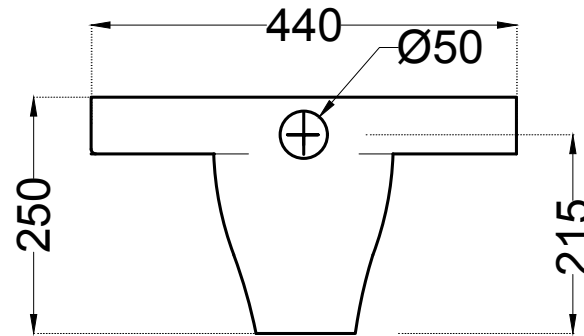

TOP VIEW

SIDE VIEW

BACK VIEW

	Jaquar Group Global Headquarters Plot No. 3, Sector- M-11, IMT Manesar Gurgaon, NCR - 122050, India E-mail : Sales: support@jaquar.com Customer Service : service@jaquar.com		ITEM CODE	ECS-WHT-451
			ITEM TYPE	ORISSA PAN
			ITEM SIZE	440x590x250 mm
			ALL DIMENSIONS ARE IN MM. (TOLERANCE ± 5 MM)	