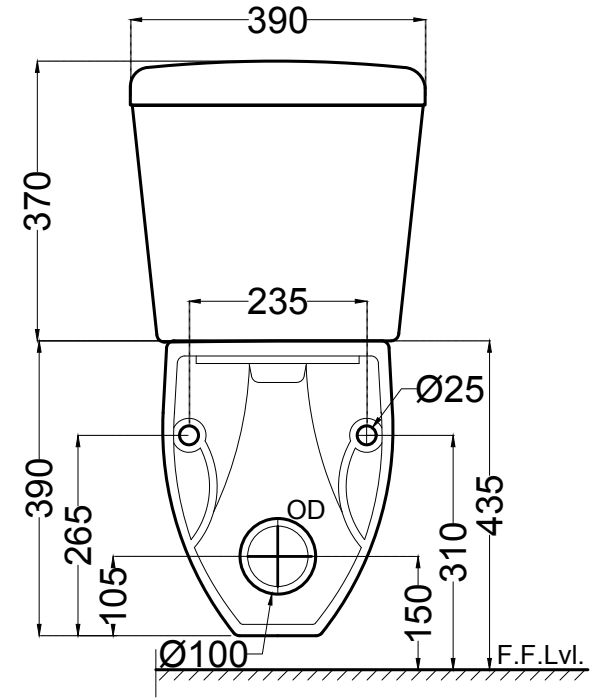

TOP VIEW

SIDE VIEW

BACK VIEW

	<b>Jaquar Group</b> Global Headquarters Plot No. 3, Sector- M-11, IMT Manesar Gurgaon, NCR - 122050, India E-mail : Sales: support@jaquar.com Customer Service : service@jaquar.com		ITEM CODE	ECS-WHT-351SPPZ
			ITEM TYPE	EXTENDED WALL HUNG WC
			ITEM SIZE	390x665x760 mm
ALL DIMENSIONS ARE IN MM. (TOLERANCE ± 5 MM)				